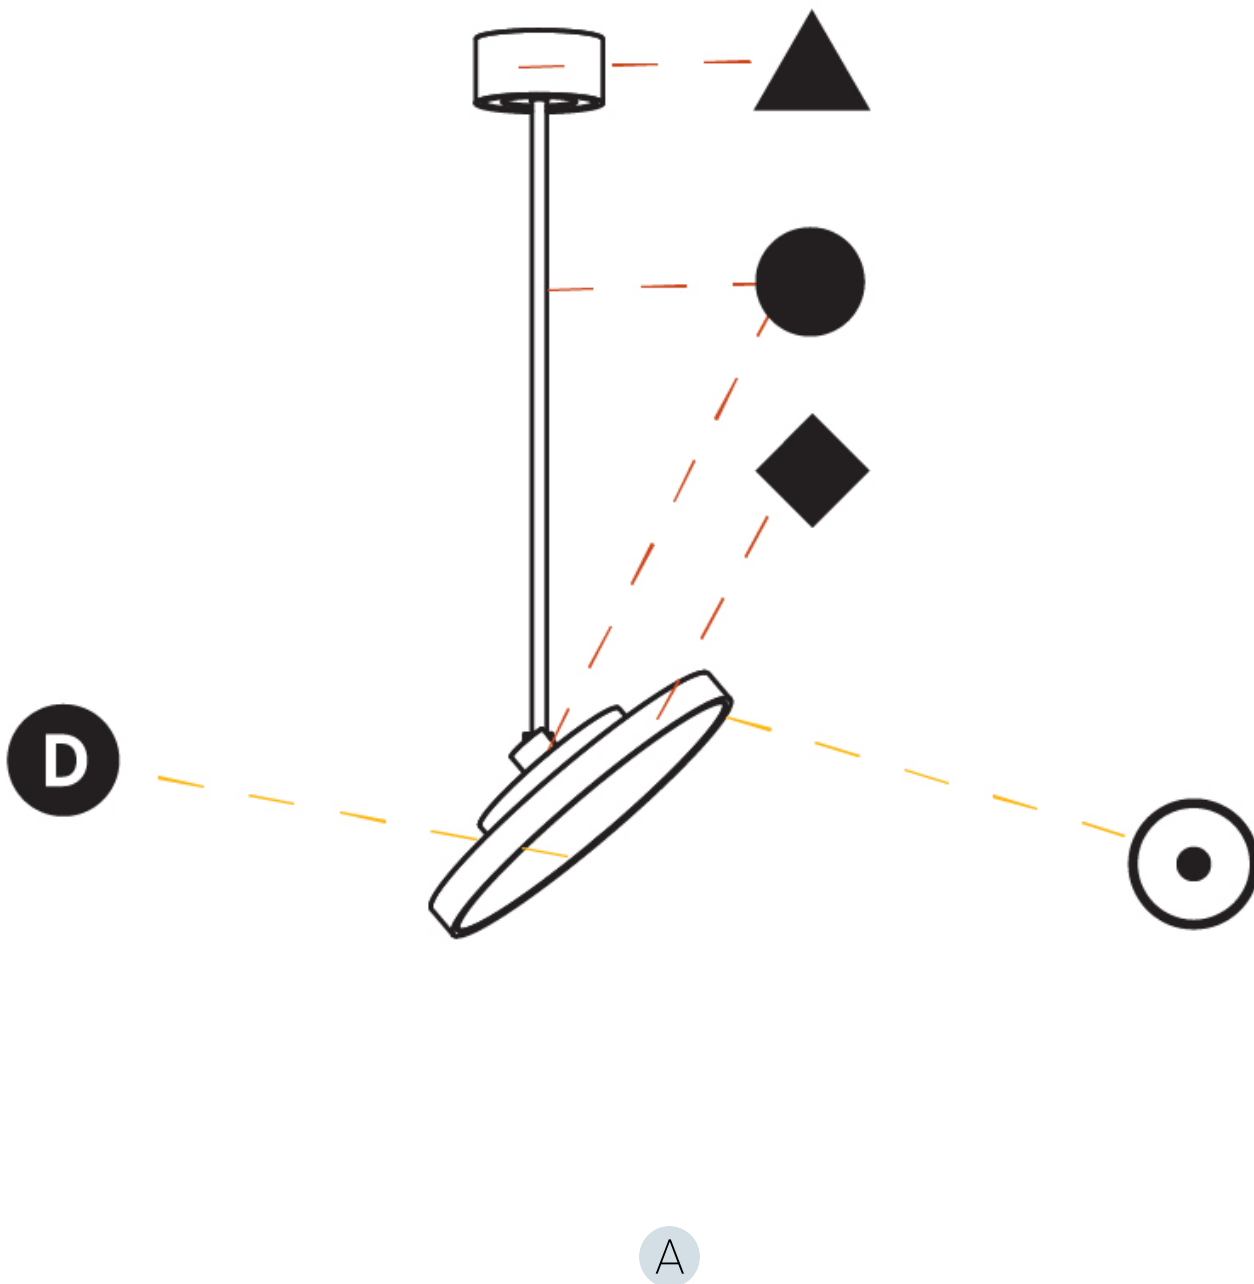

SIGN DIVA FLEX SUSPENSION

A30853-

PROJECT
TYPE
SPECIFIER
QUANTITY
DATE