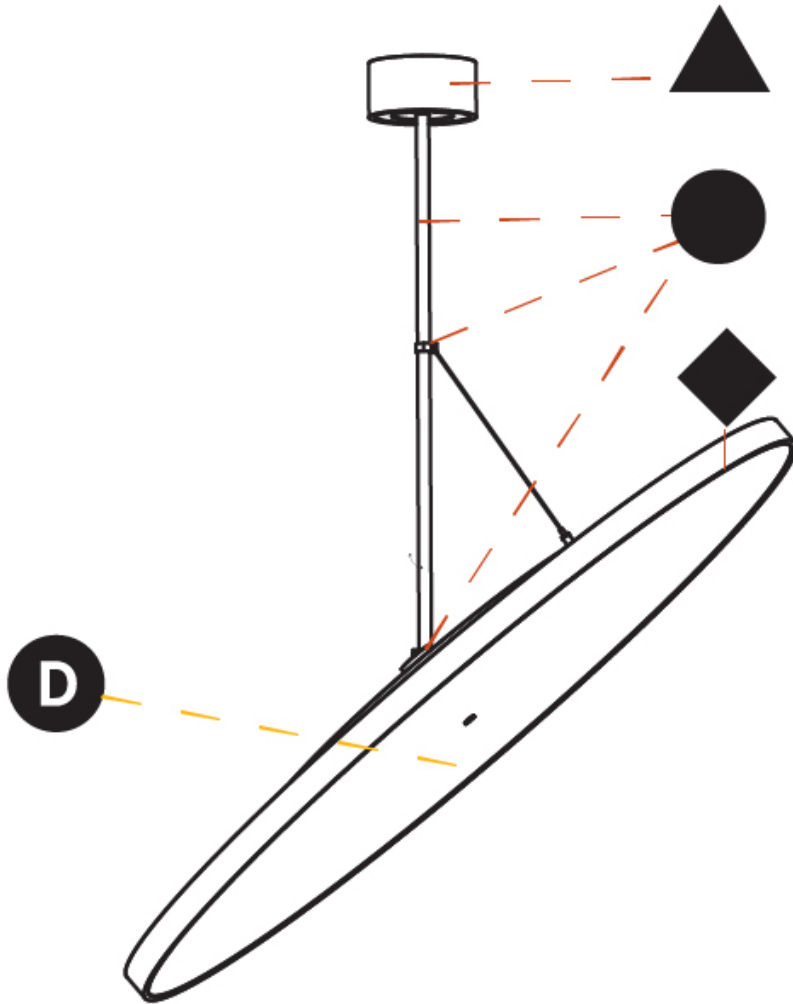

Adjustability: Rotational 170°; Tilt 90°

RATINGS AND CERTIFICATIONS

Certified By: Certified for North American Standards
 IP rating: IP20

SIGN DIVA FLEX SUSPENSION

A30859-

PROJECT	_____
TYPE	_____
SPECIFIER	_____
QUANTITY	_____
DATE	_____